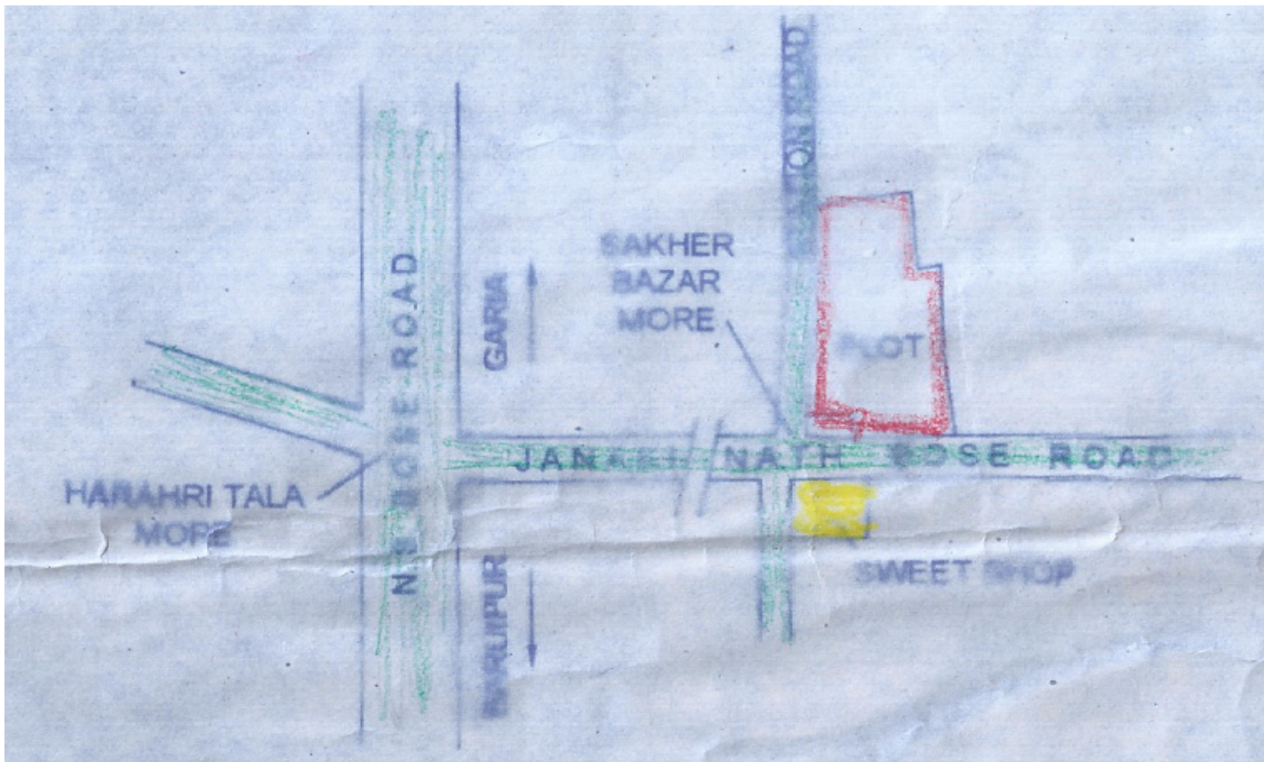

# MR Enterprise

Mob - 9007384734  
9830757466

Madarat Paikpara, P.O. - Madarat  
P.S. - Baruipur, Kol - 700144

**LOCATION MAP: KEY PLAN**

**NAME OF PROJECT: "M.N. ROY APRTMENT"**

**ADDRESS:** 228, J.N. Bose Road, Near Kodalia School, P.O. – Kodalia, P.S. – Sonarpur, Ward No. 20 of Rajpur Sonarpur Municipality, Kolkata – 700147, WB, India

**LATITUDE: 22.41182242473993, LONGITUDE: 88.42757674232799**

**MR ENTERPRISE**

*Roy Mondan*  
Partner